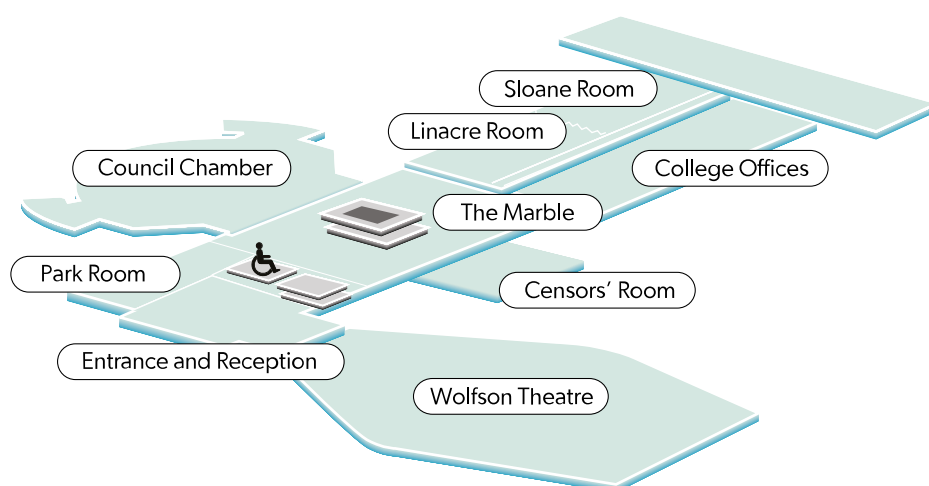

Second Floor

Dorchester Library Gallery
 Gallery
 Osler Gallery
 Wilian Room
 Heberden Room

First Floor

Dorchester Library
 Gallery
 Long Room
 Osler Room

Ground Floor

Council Chamber
 Censors' Room
 Park Room
 Linacre Room
 Sloane Room
 Entrance & Reception
 The Marble
 Wolfson Theatre

Lower Ground Floor

Amenities
 Lower Hall
 Platt Room
 Seligman Theatre
 Silver Room

Amenities
 Cloakroom
 Lap-top ComPoint
 Wi-Fi
 Accessible Entrance
 Showers
 Toilets including accessible facilities