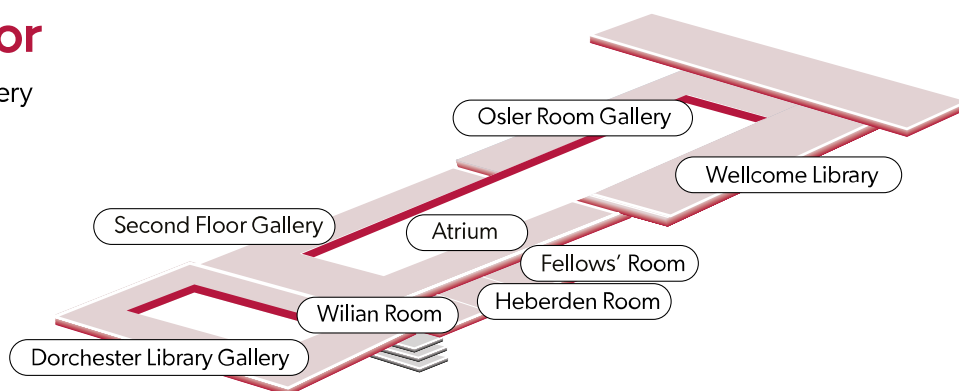

Second Floor

Dorchester Library Gallery
 Gallery
 Osler Gallery
 Wilian Room
 Heberden Room

First Floor

Dorchester Library
 Gallery
 Long Room
 Osler Room

Ground Floor

Council Chamber
 Censors' Room
 Park Room
 Linacre Room
 Sloane Room
 Entrance & Reception
 The Marble
 Wolfson Theatre

Lower Ground Floor

Amenities
 Lower Hall
 Platt Room
 Seligman Theatre
 Silver Room

Amenities
 Cloakroom
 Lap-top ComPoint
 Wi-Fi
 Accessible Entrance
 Showers
 Toilets including accessible facilities