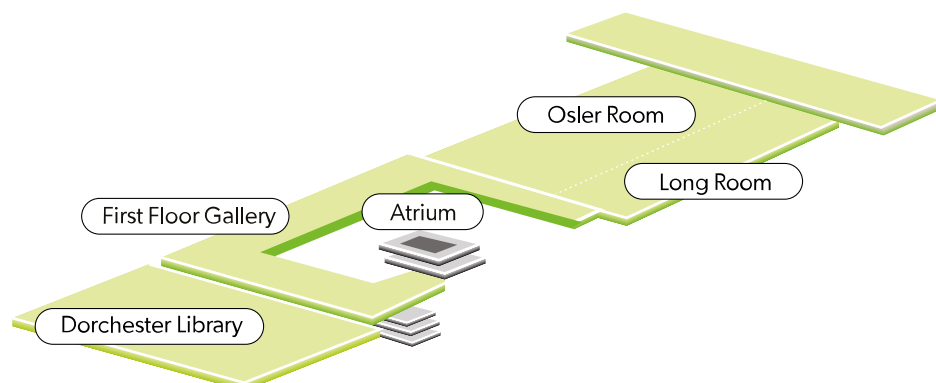

Second Floor

Dorchester Library Gallery
 Gallery
 Osler Gallery
 Wilian Room
 Heberden Room

First Floor

Dorchester Library
 Gallery
 Long Room
 Osler Room

Ground Floor

Council Chamber
 Censors' Room
 Park Room
 Linacre Room
 Sloane Room
 Entrance & Reception
 The Marble
 Wolfson Theatre

Lower Ground Floor

Amenities
 Lower Hall
 Platt Room
 Seligman Theatre
 Silver Room

Amenities
 Cloakroom
 Lap-top ComPoint
 Wi-Fi
 Accessible Entrance
 Showers
 Toilets including accessible facilities